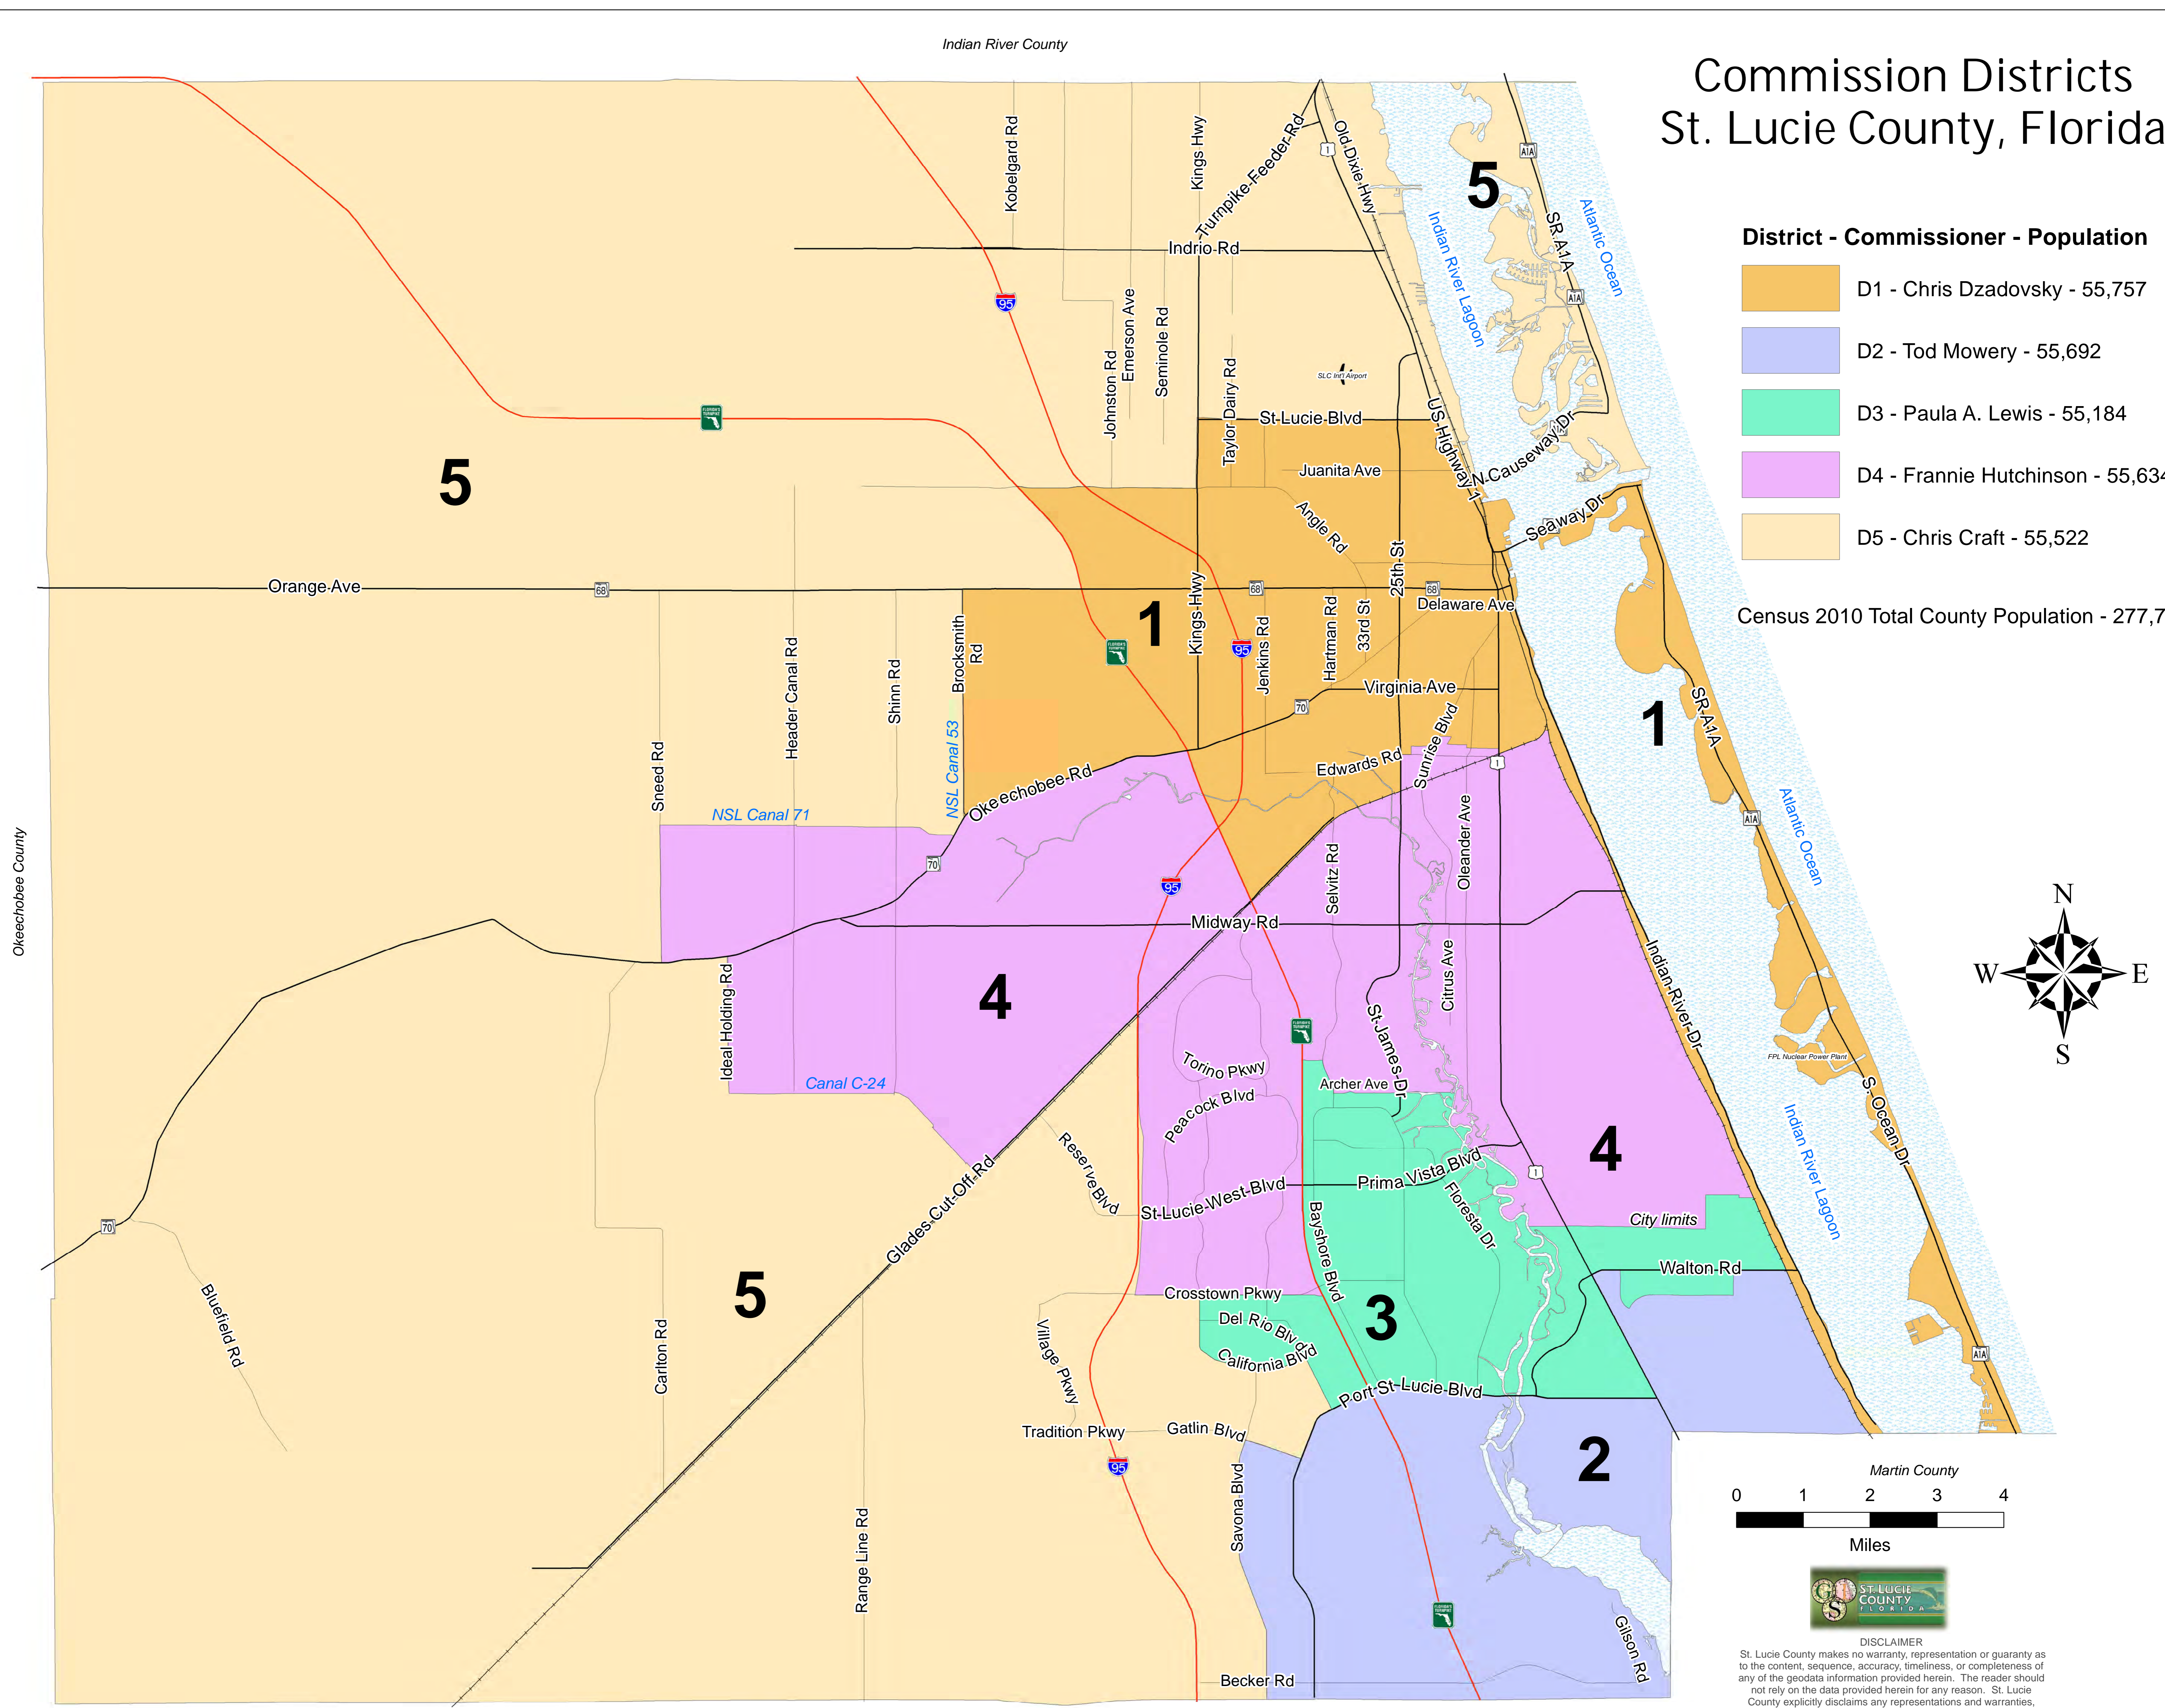

Commission Districts St. Lucie County, Florida

District	Commissioner	Population
D1	Chris Dzadovsky	55,757
D2	Tod Mowery	55,692
D3	Paula A. Lewis	55,184
D4	Frannie Hutchinson	55,634
D5	Chris Craft	55,522

Census 2010 Total County Population - 277,789