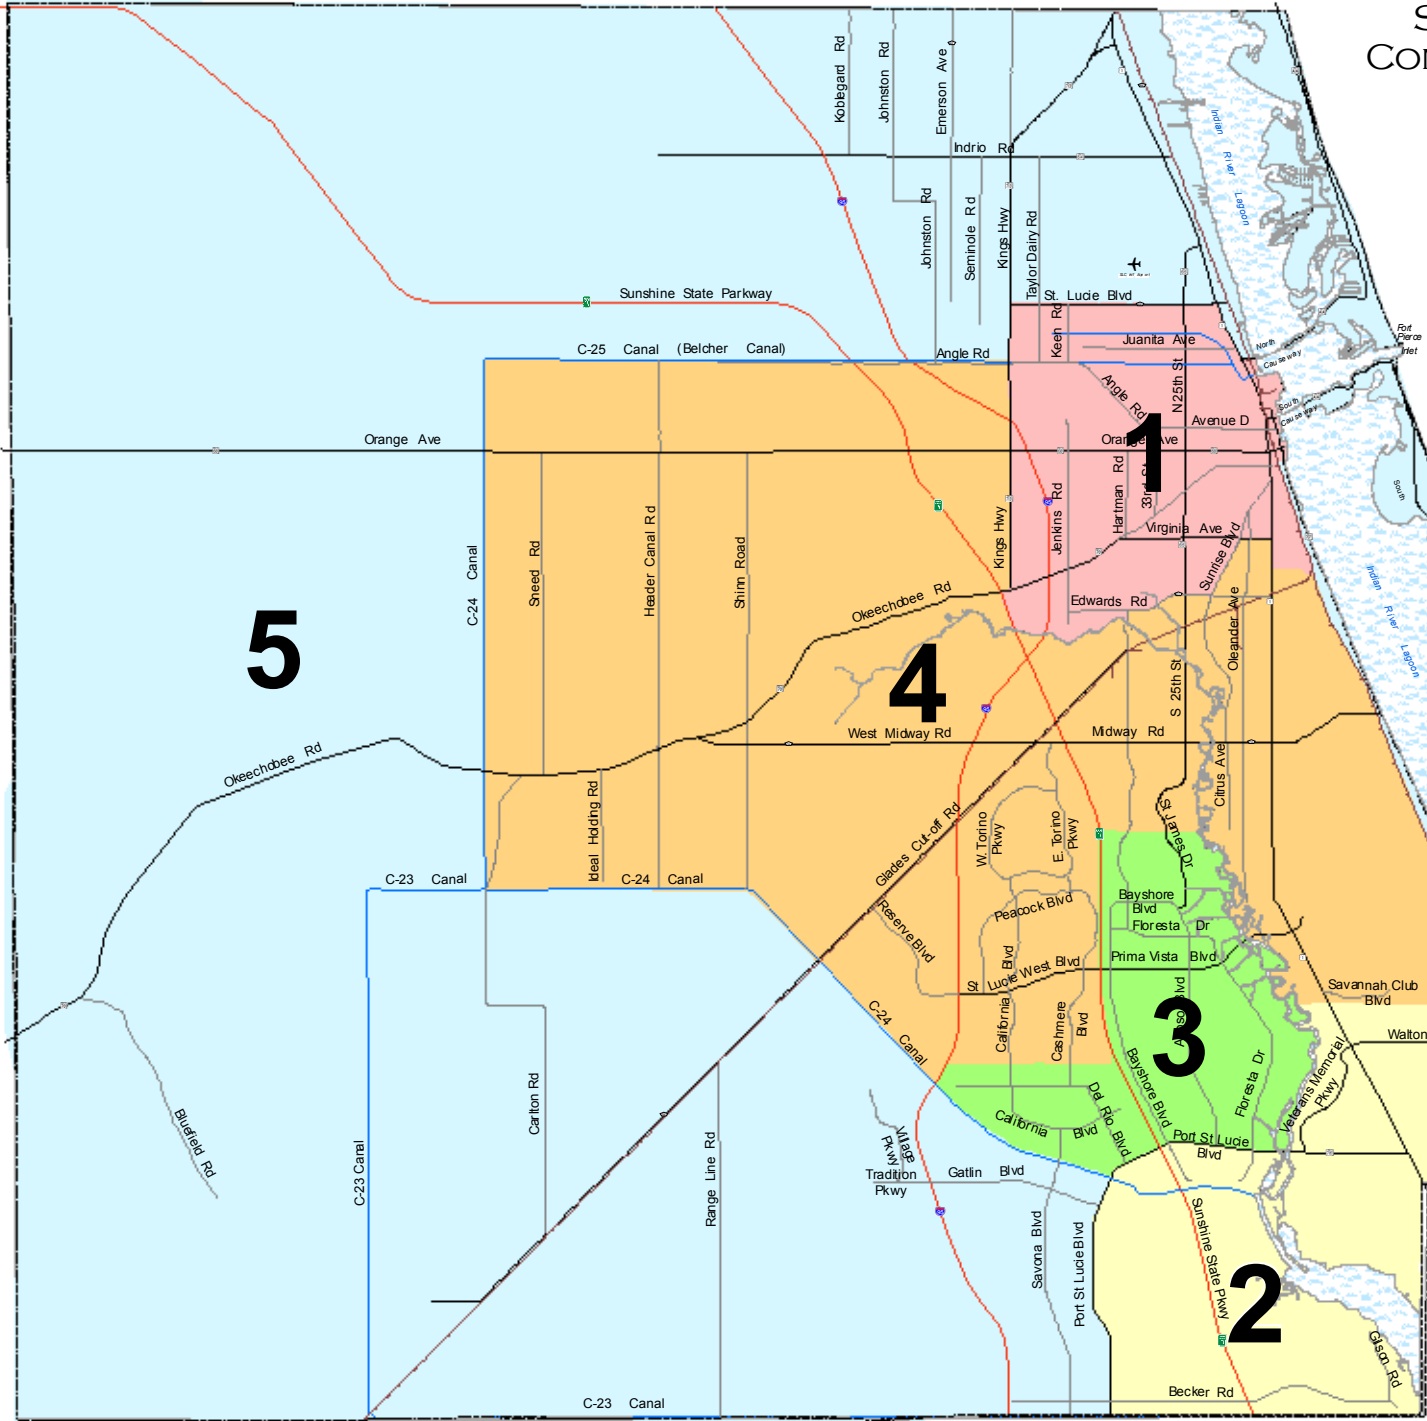

ST. LUCIE COUNTY COMMISSION DISTRICTS

November 2008

Approved 2001			
District	Commissioner	Pop	% Total Pop
1	Chris Dzadovsky	38,835	20.15
2	Doug Coward	39,154	20.32
3	Paula A. Lewis	38,875	20.17
4	Charles Grande	37,783	19.61
5	Chris Craft	38,048	19.75
		192,695	100

Note: Figures based on Census 2000

Okeechobee County

Martin County