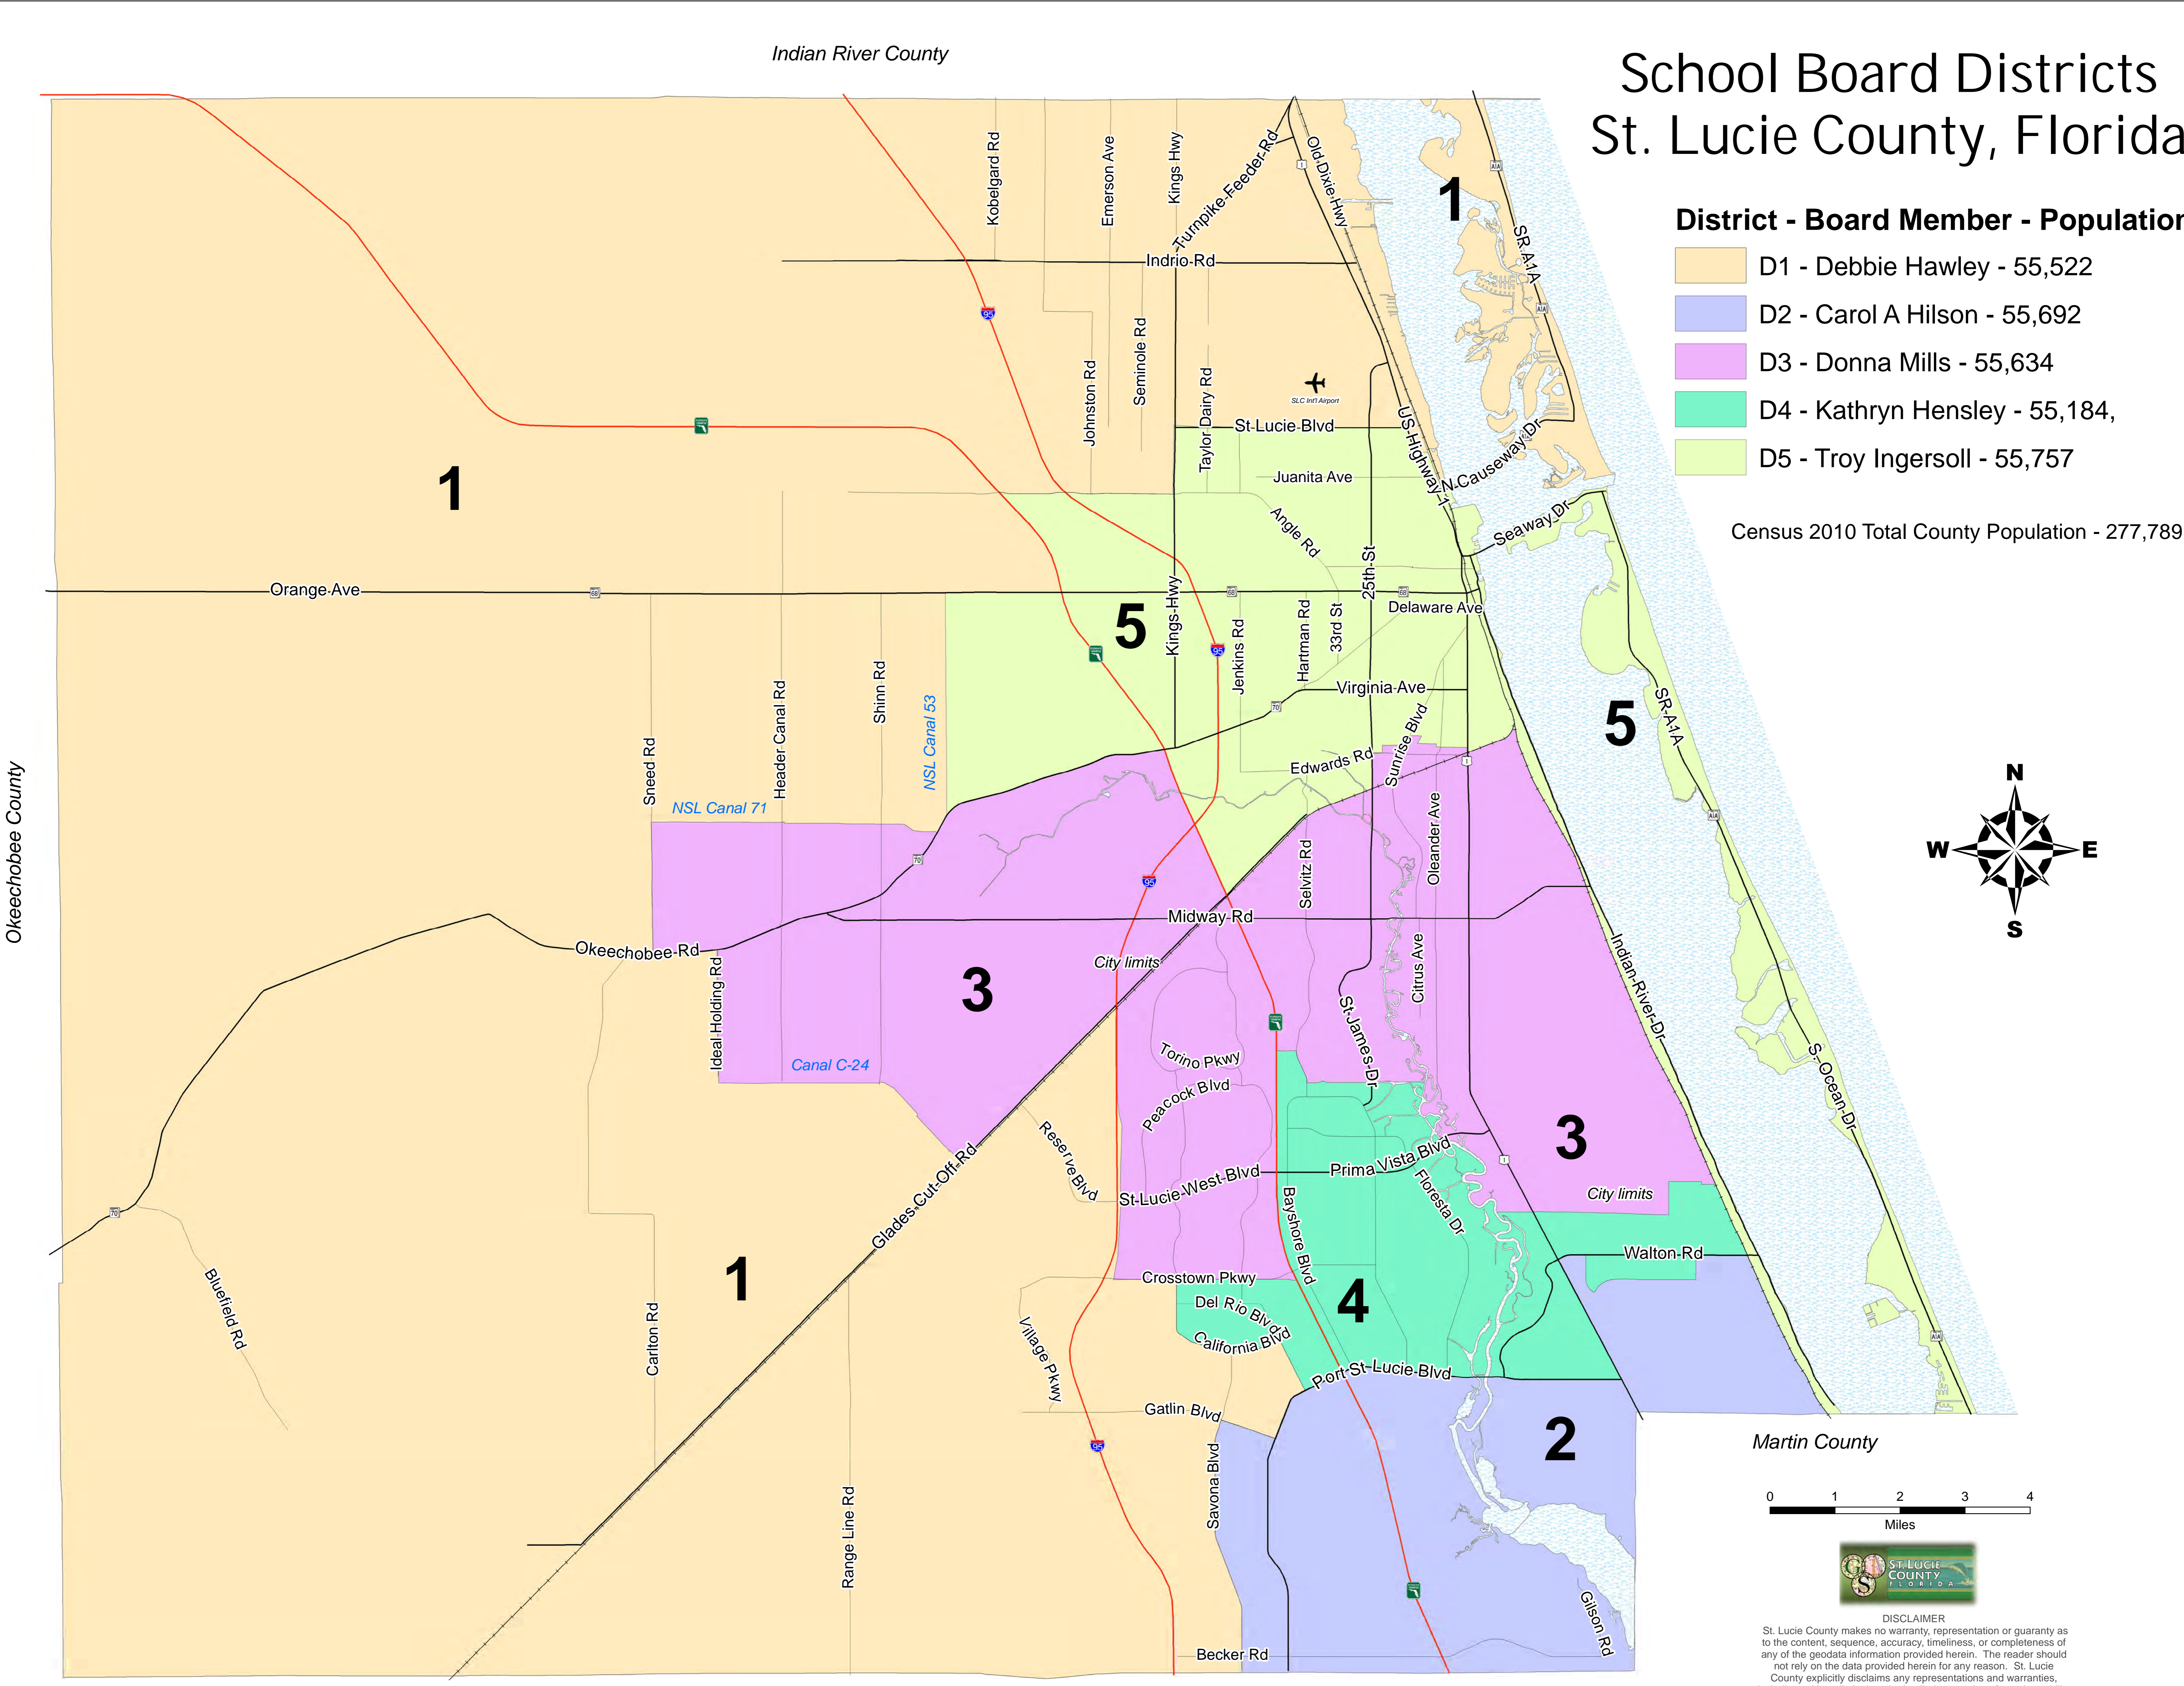

School Board Districts St. Lucie County, Florida

District - Board Member - Population

D1	- Debbie Hawley	- 55,522
D2	- Carol A Hilson	- 55,692
D3	- Donna Mills	- 55,634
D4	- Kathryn Hensley	- 55,184,
D5	- Troy Ingersoll	- 55,757

Census 2010 Total County Population - 277,789