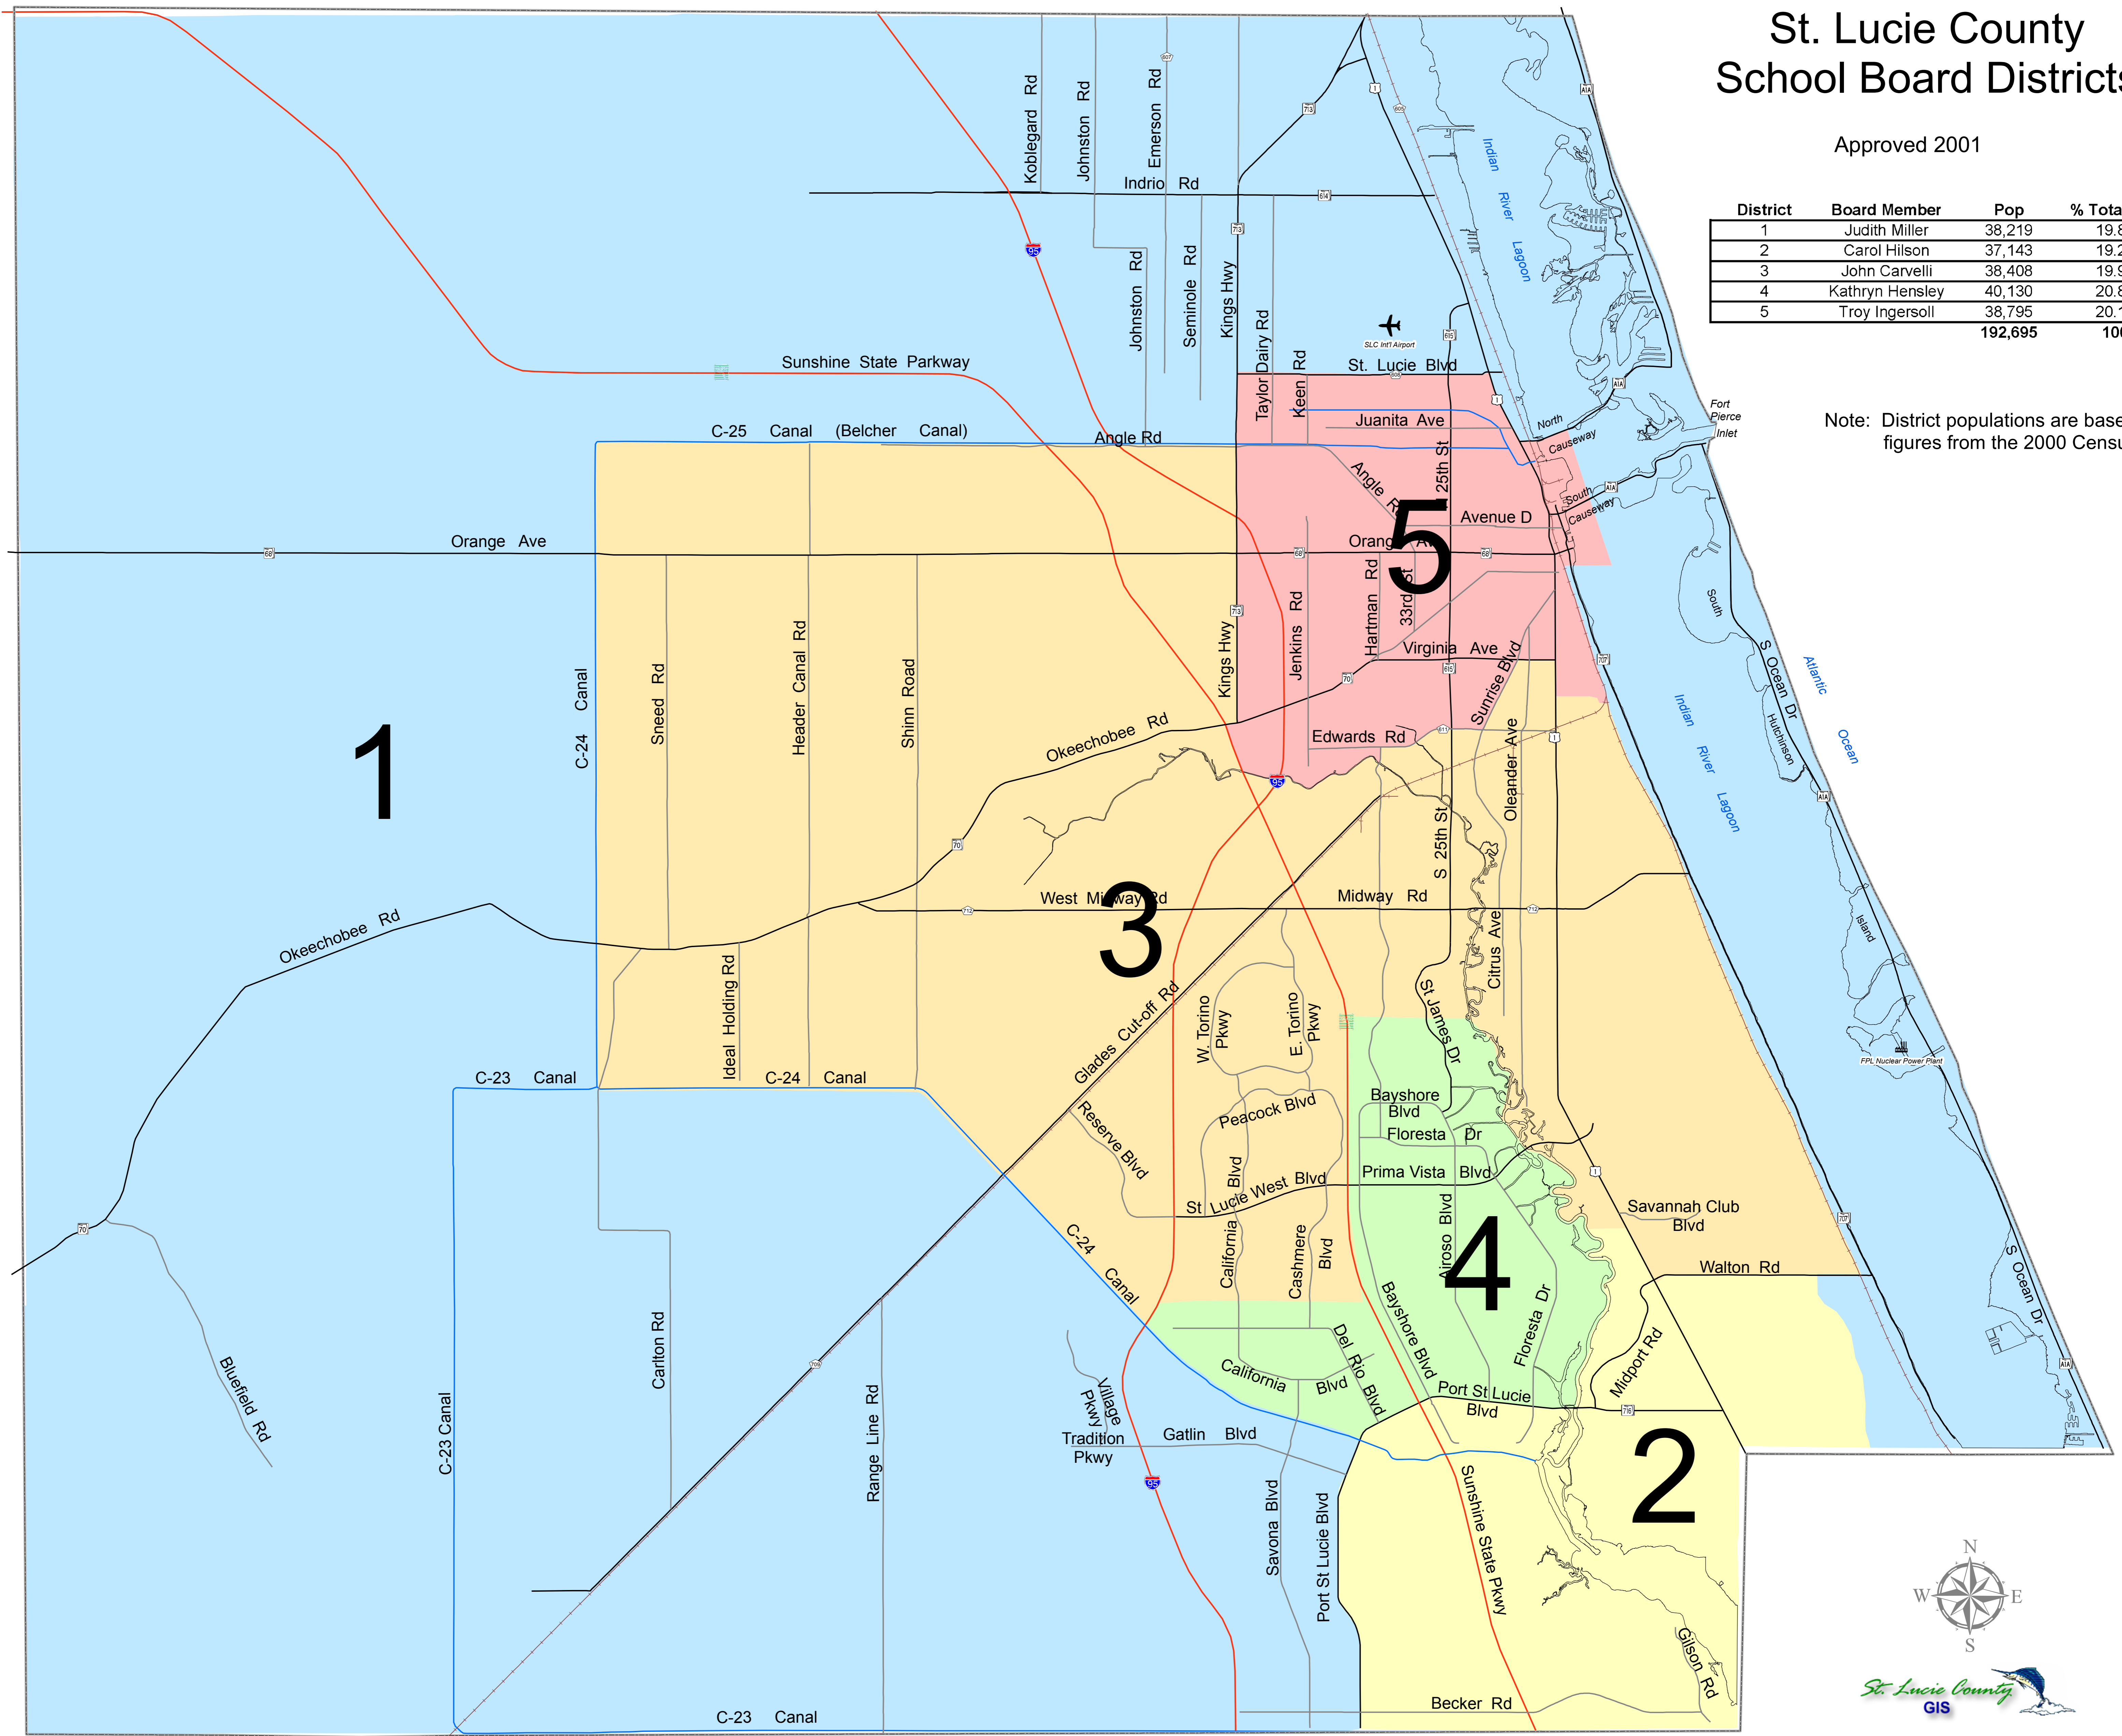

St. Lucie County School Board Districts

Approved 2001

District	Board Member	Pop	% Total Pop
1	Judith Miller	38,219	19.83
2	Carol Hilson	37,143	19.28
3	John Carvelli	38,408	19.93
4	Kathryn Hensley	40,130	20.83
5	Troy Ingersoll	38,795	20.13
		192,695	100

Note: District populations are based on figures from the 2000 Census.

Okeechobee County

Martin County

0 1 2 3 4 Miles

December 2006